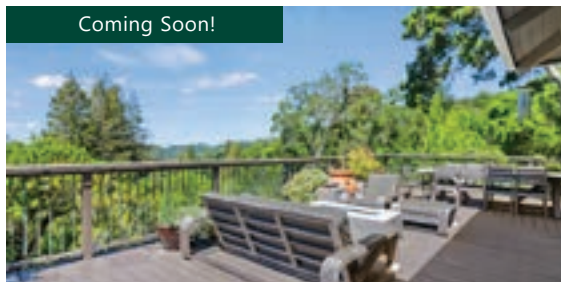

LAMORINDA'S LEADING INDEPENDENT REAL ESTATE FIRM

8 Hidden Lane, Orinda

5 Bd | 3 Ba | 4495 Sqft | \$2,250,000

Beautiful 5bd/3ba, 4495 sqft home w/ wrap-around Sleepy Hollow views and is move-in ready!

Coming Soon!

Tastefully updated 4bd/ 3.5ba, 3500+ sq. ft. home features an ideal floorplan that captures views of the large, private yard.

New Listing!

637 Sky Hy Circle, Lafayette

5 Bd | 3 Ba | 3064 Sqft | \$2,995,000

Cute rancher on a huge lot on a cul-de-sac in the Strandwood neighborhood. Wood floors and updated kitchen w/ newer appliances.

New Listing!

3605 May Road, Richmond

3 Bd | 2 Ba | 1515 Sqft | \$795,000

Adorable sanctuary w/ views of the hills featuring 3bd/ 2ba, living & family rooms + an office in approx. 1515 sq.ft. on a .23-acre lot.